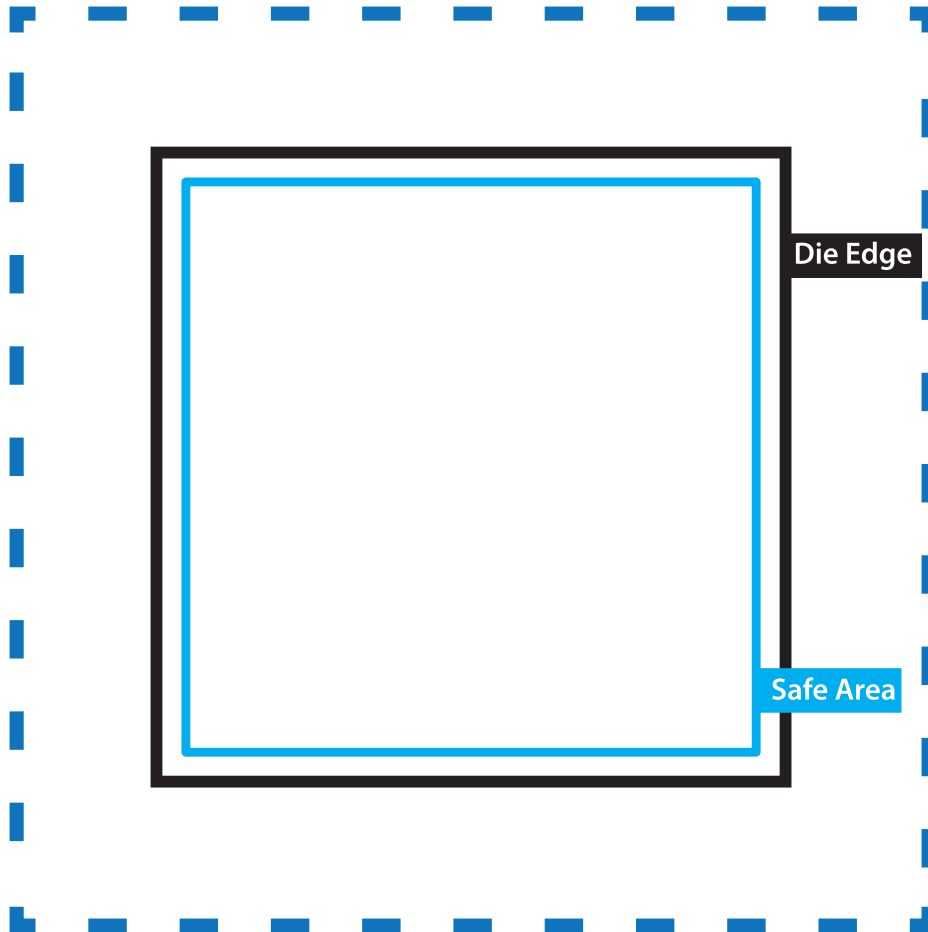

## GUIDELINE ARTWORK TEMPLATE FOR:

1 1/8 " Square Die  
( 30 mm)

← Test how your artwork will look.  
Resize and place inside the blue safe area  
and view at 100% or print out at 100%.

**Tip:** Check for details that merge or become  
too small. This guide should be viewed as  
a 8½ x 11" Letter page at 100%