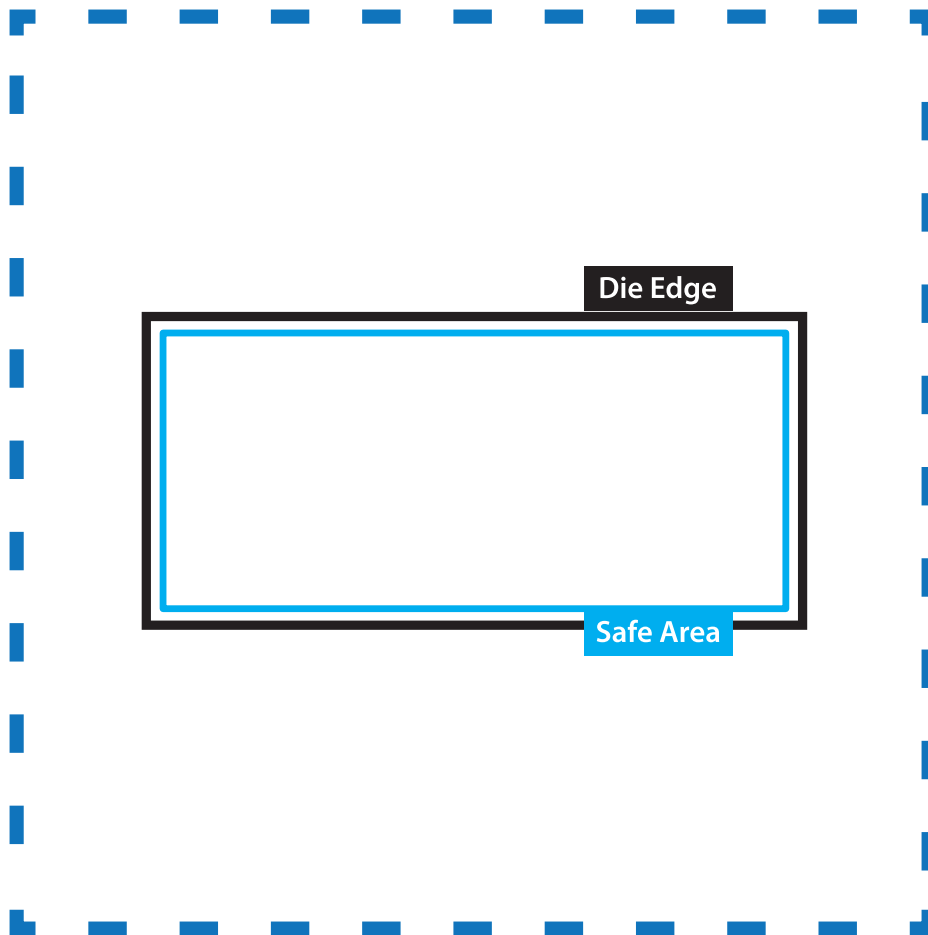

Est. 1945

NOSTALGIC IMPRESSIONS

Purveyors of Fine Sealing Waxes & Seals, & Fine Writing Accessories

www.nostalgicimpressions.com

GUIDELINE ARTWORK TEMPLATE FOR:

1.57"x0.75" Rectangular Die
(40 mm x 20 mm)

← Test how your artwork will look.
Resize and place inside the blue safe area
and view at 100% or print out at 100%.

Tip: Check for details that merge or become
too small. This guide should be viewed as
a 8½ x 11" Letter page at 100%

Your artwork should adhere to the following guidelines:

Preferred File Types: AI., PDF, JCDR or SGV or any vector based graphics file. You may submit a 300 dpi CMYK or Black & White JPG or PNG with no effects or shading (background should be white as all black art is raised in wax. Text must be at least 3.5 - 4mm or larger, Minimum stroke width of .75px, and converted to outlines (No Live Text).